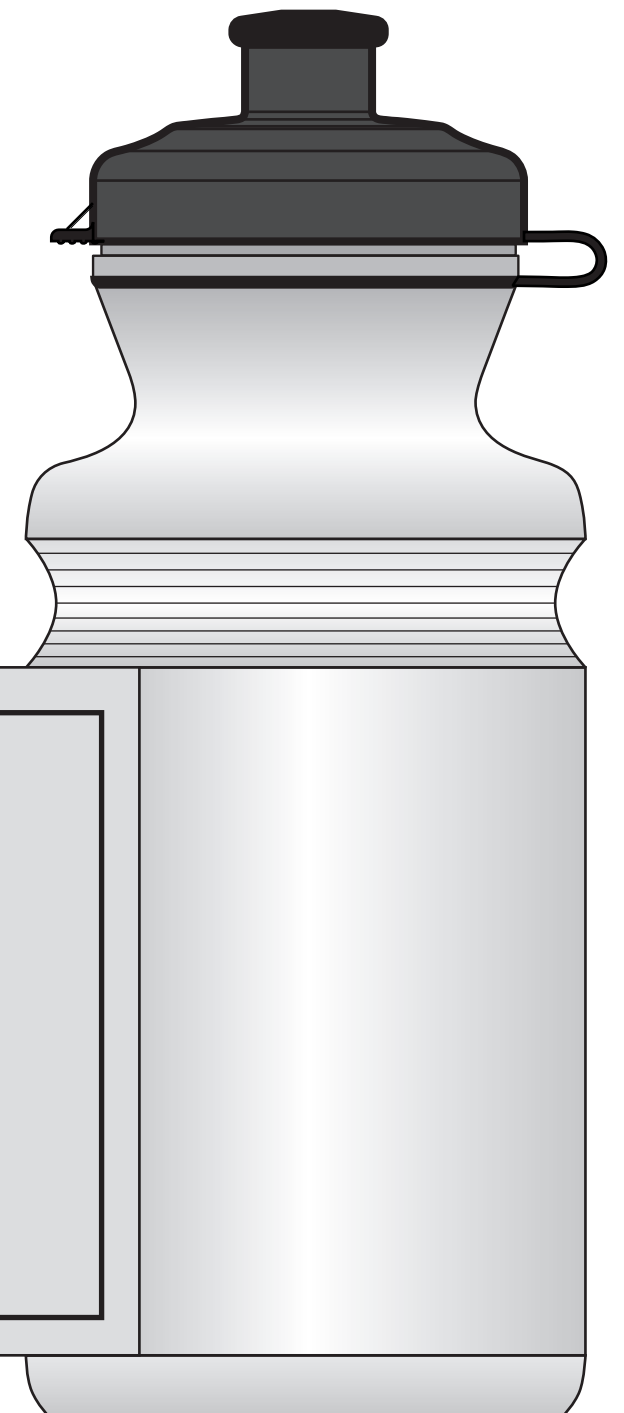

# 550 ml BOTTLE – STANDARD

Name:	Cap Colour: Black
Order No.:	Bottle Colour: Transparent
Pieces:	Imprint Colour: Black

Printable area on: Side 1: 105 mm x 80 mm

Side 2: 105 mm x 80 mm

*Printable areas on the bottom of the Bottle*