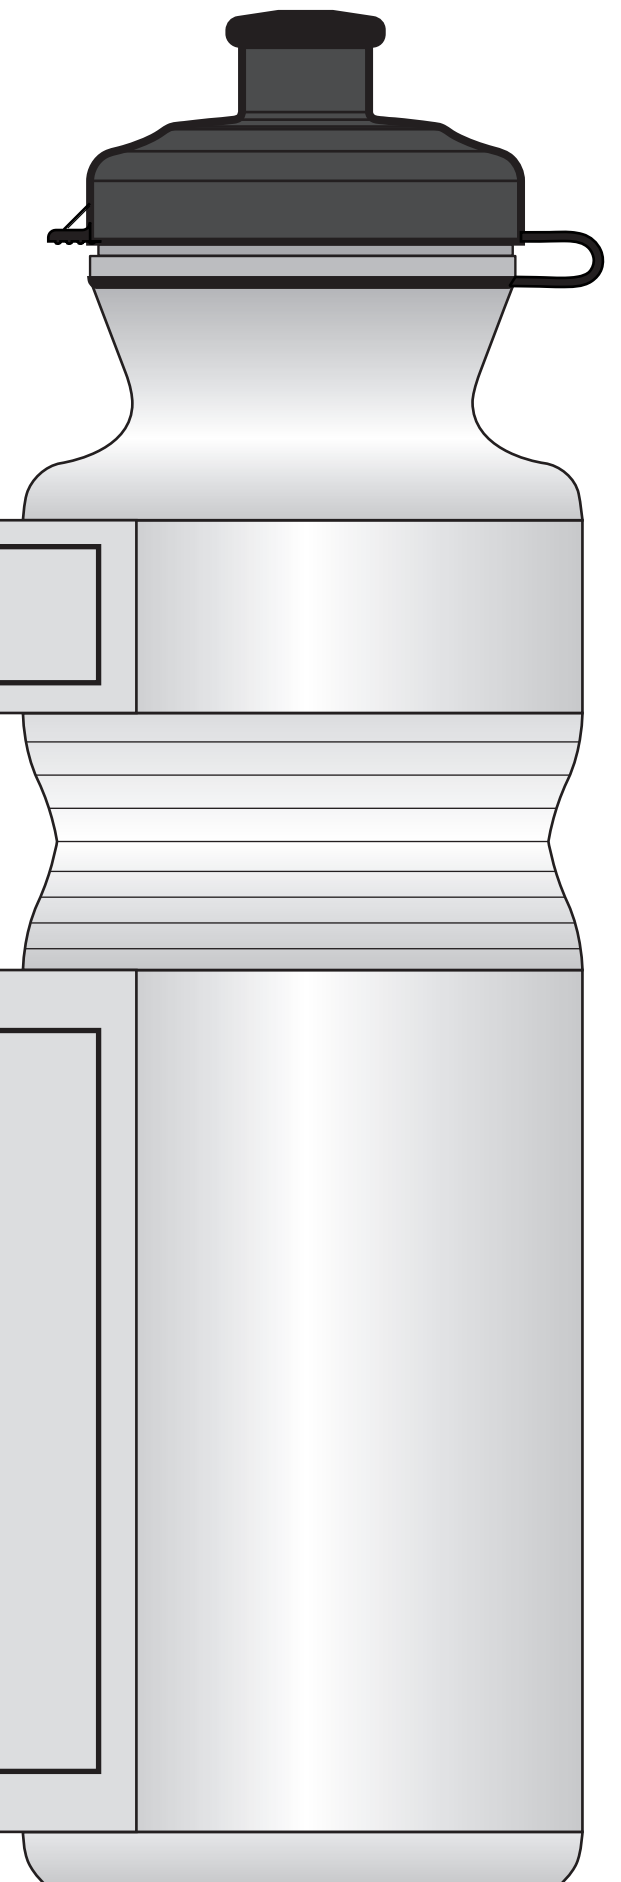

800 ml BOTTLE – SNAP

Name:	Cap Colour: Black
Order No.:	Bottle Colour: Transparent
Pieces:	Imprint Colour: Black

Printable area on: Side 1: 105 mm x 18 mm

Side 2: 105 mm x 18 mm

Printable areas on the top of the Bottle

Printable area on: Side 1: 105 mm x 98 mm

Side 2: 105 mm x 98 mm

Printable areas on the bottom of the Bottle