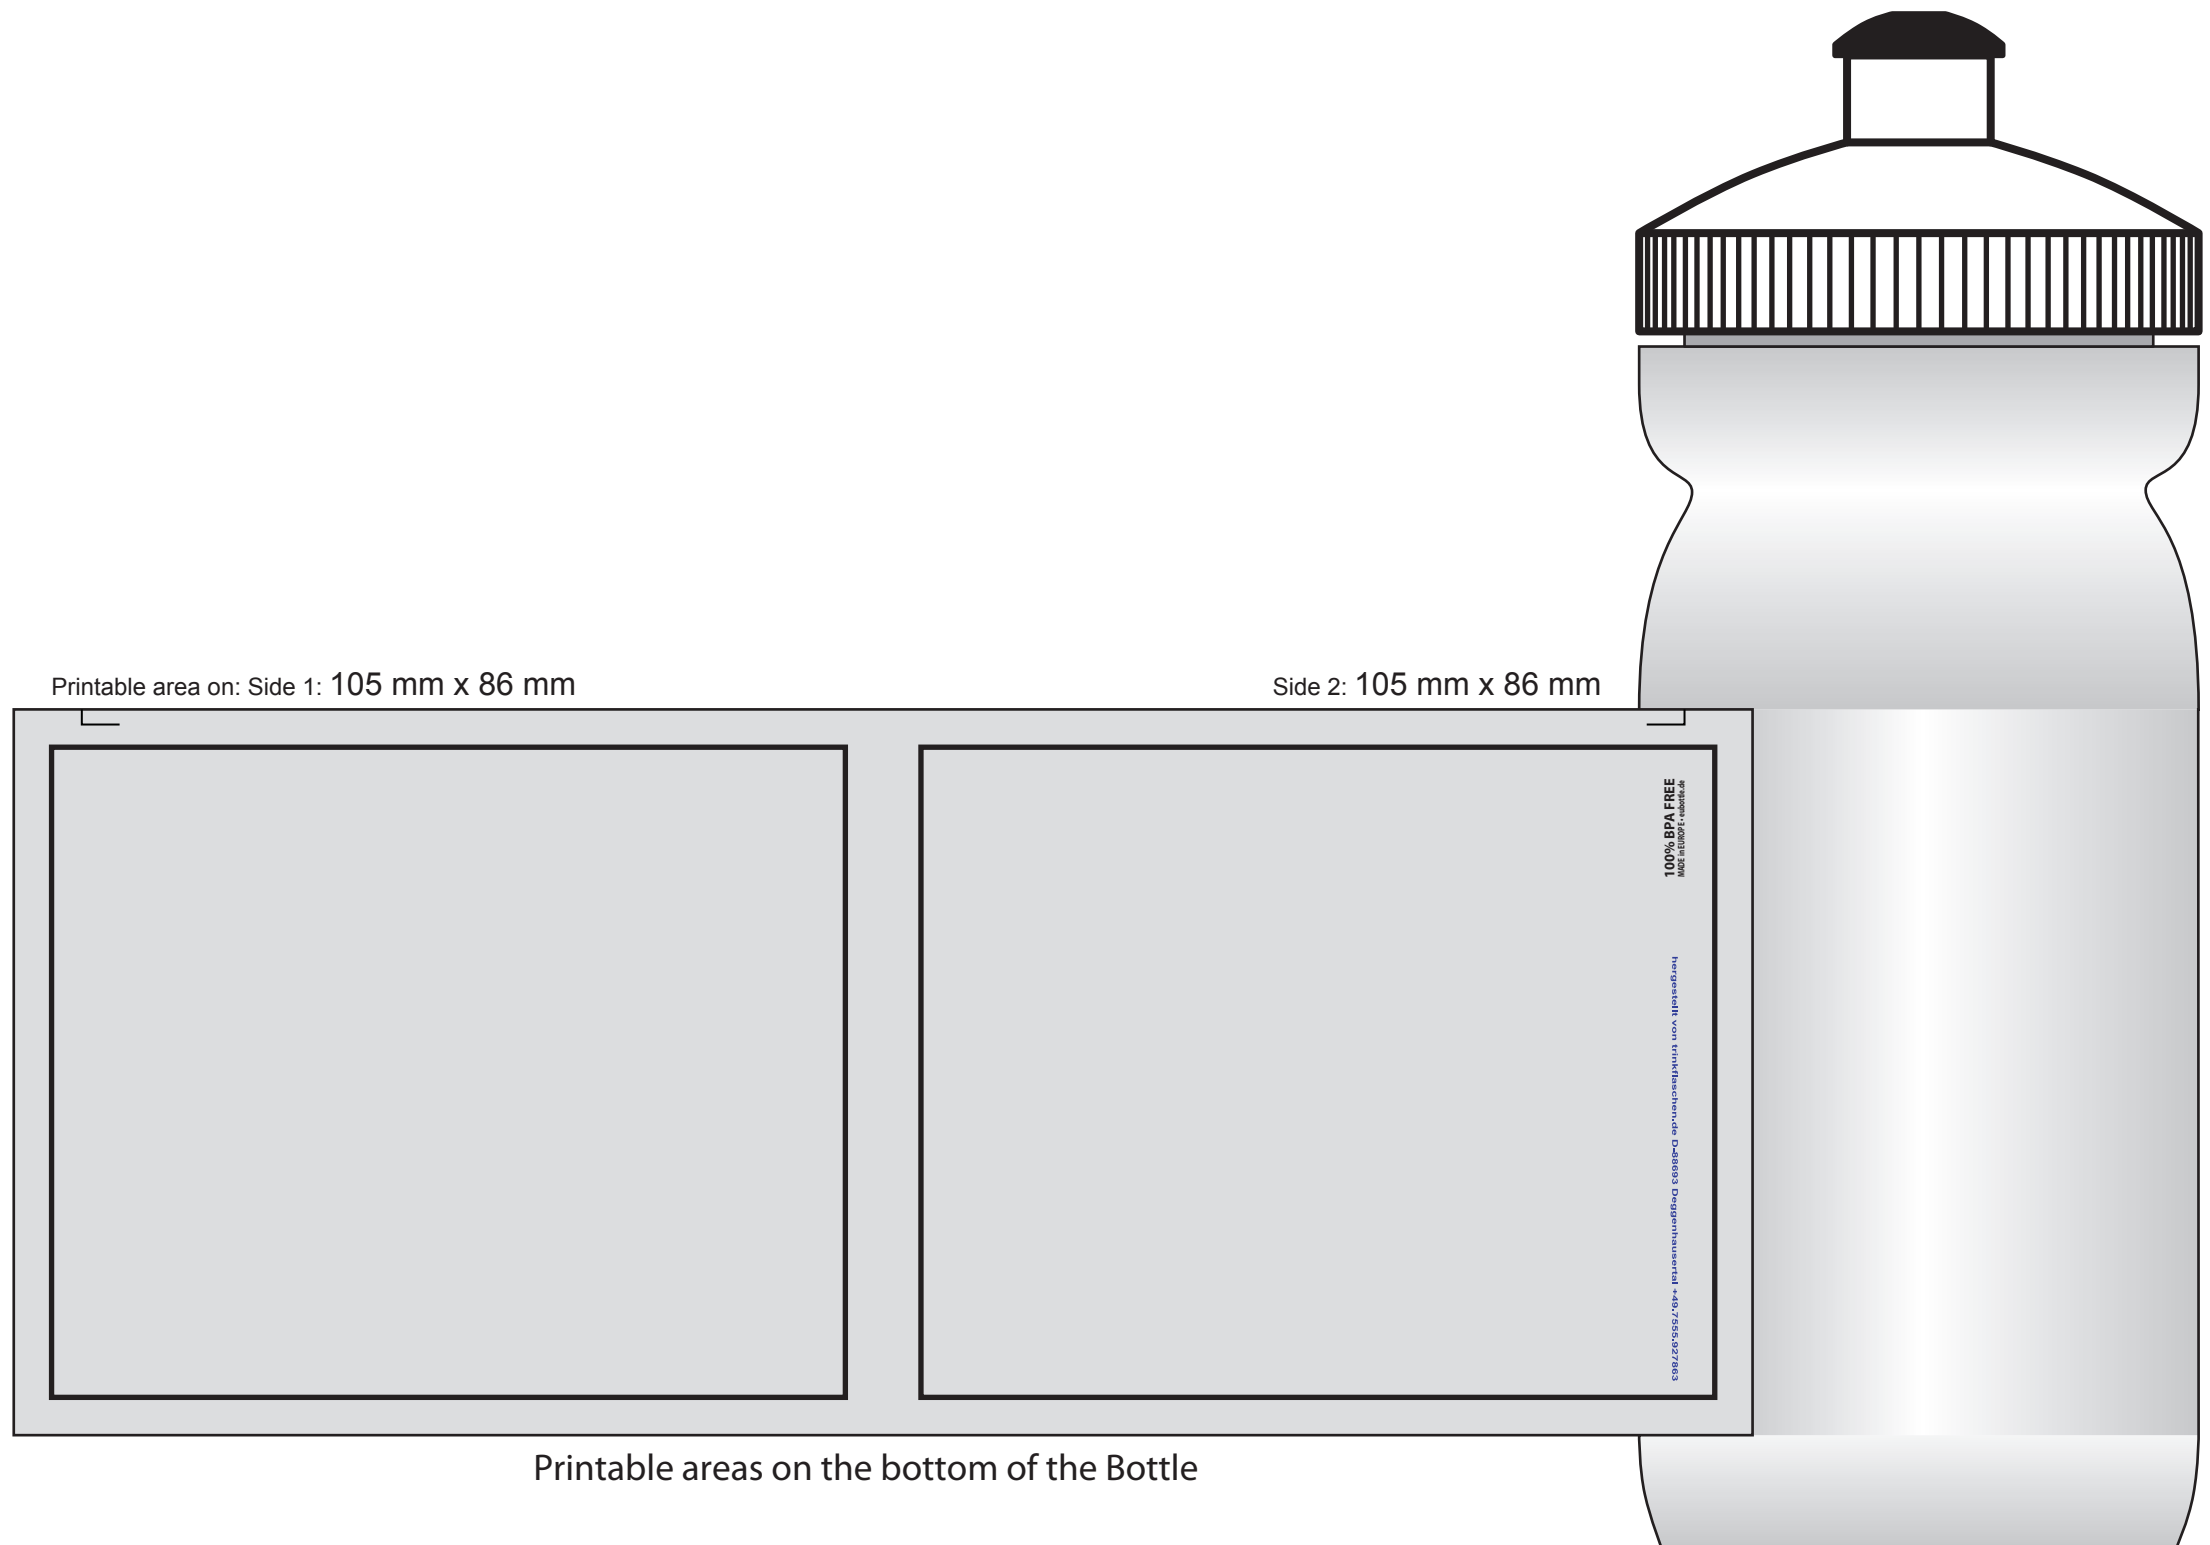

600 ml BOTTLE – BIG MOUTH

Printable areas on the bottom of the Bottle