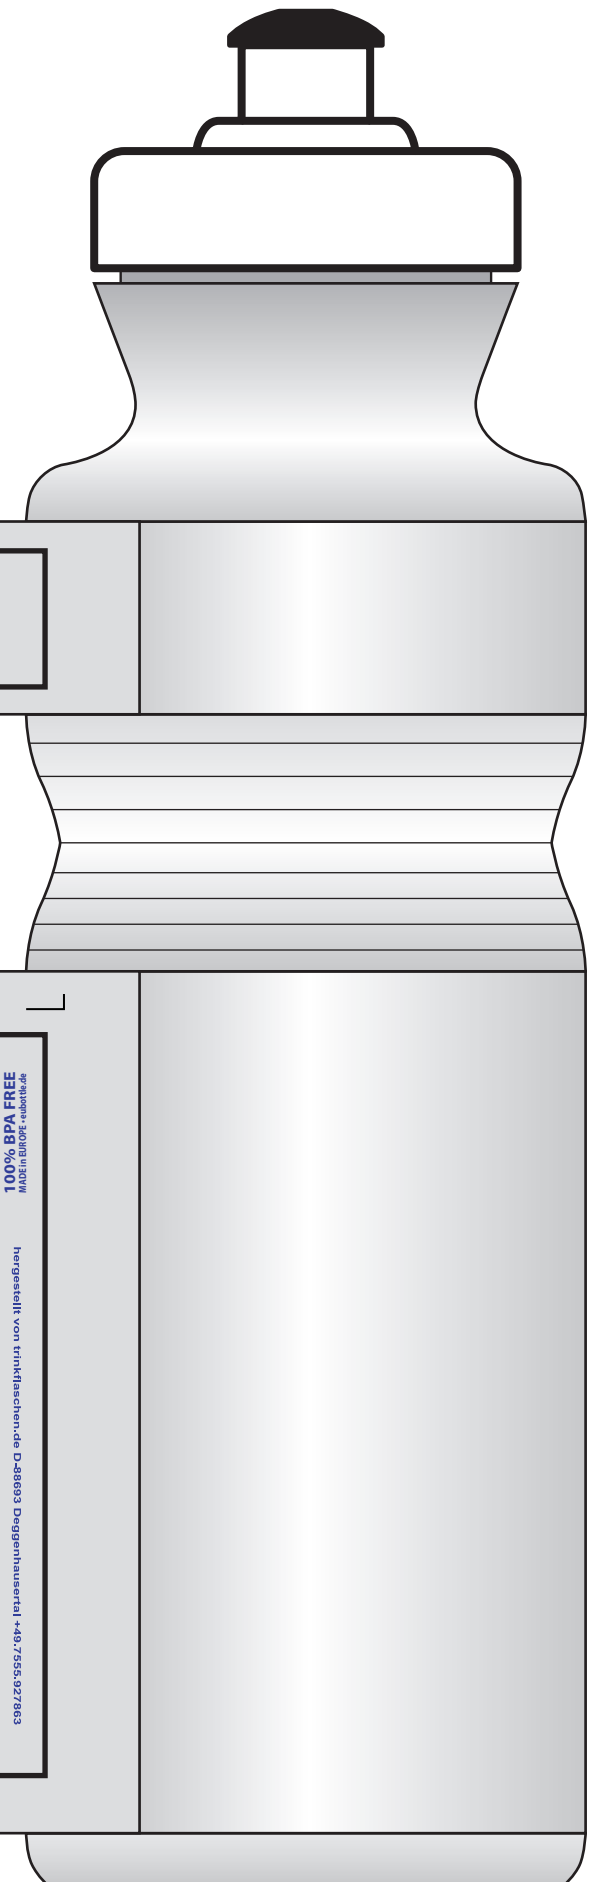

800 ml Classic BOTTLE

Printable area on: Side 1: 105 mm x 18 mm

Side 2: 105 mm x 18 mm

Printable areas on the top of the Bottle

Printable area on: Side 1: 105 mm x 98 mm

Side 2: 105 mm x 98 mm

Printable areas on the bottom of the Bottle